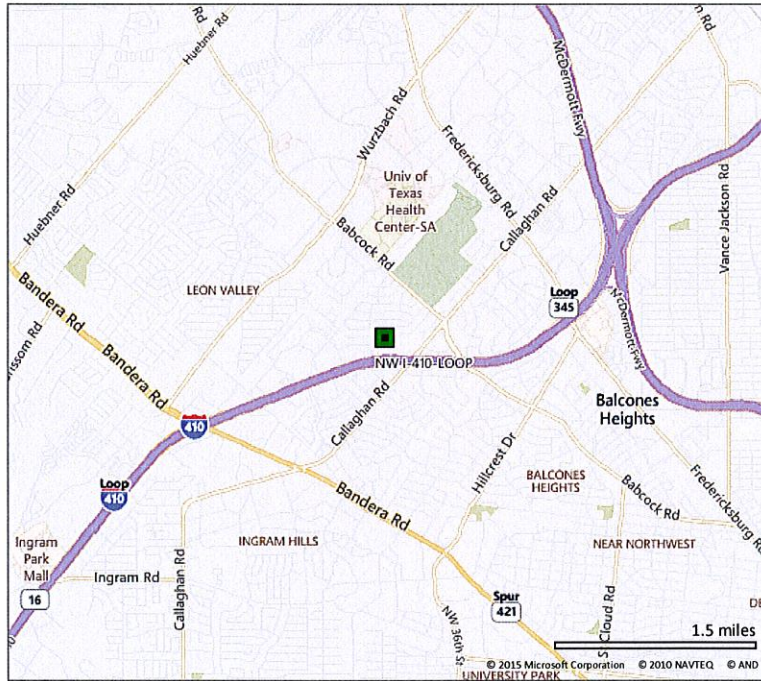

San Antonio District Office Map

San Antonio District Office
4615 NW Loop 410
San Antonio, TX 78229-0928
(210) 615-1110

Enter the Starting Address
(enter as much information as you know)

Address:

City or Town:

State:

ZIP Code: